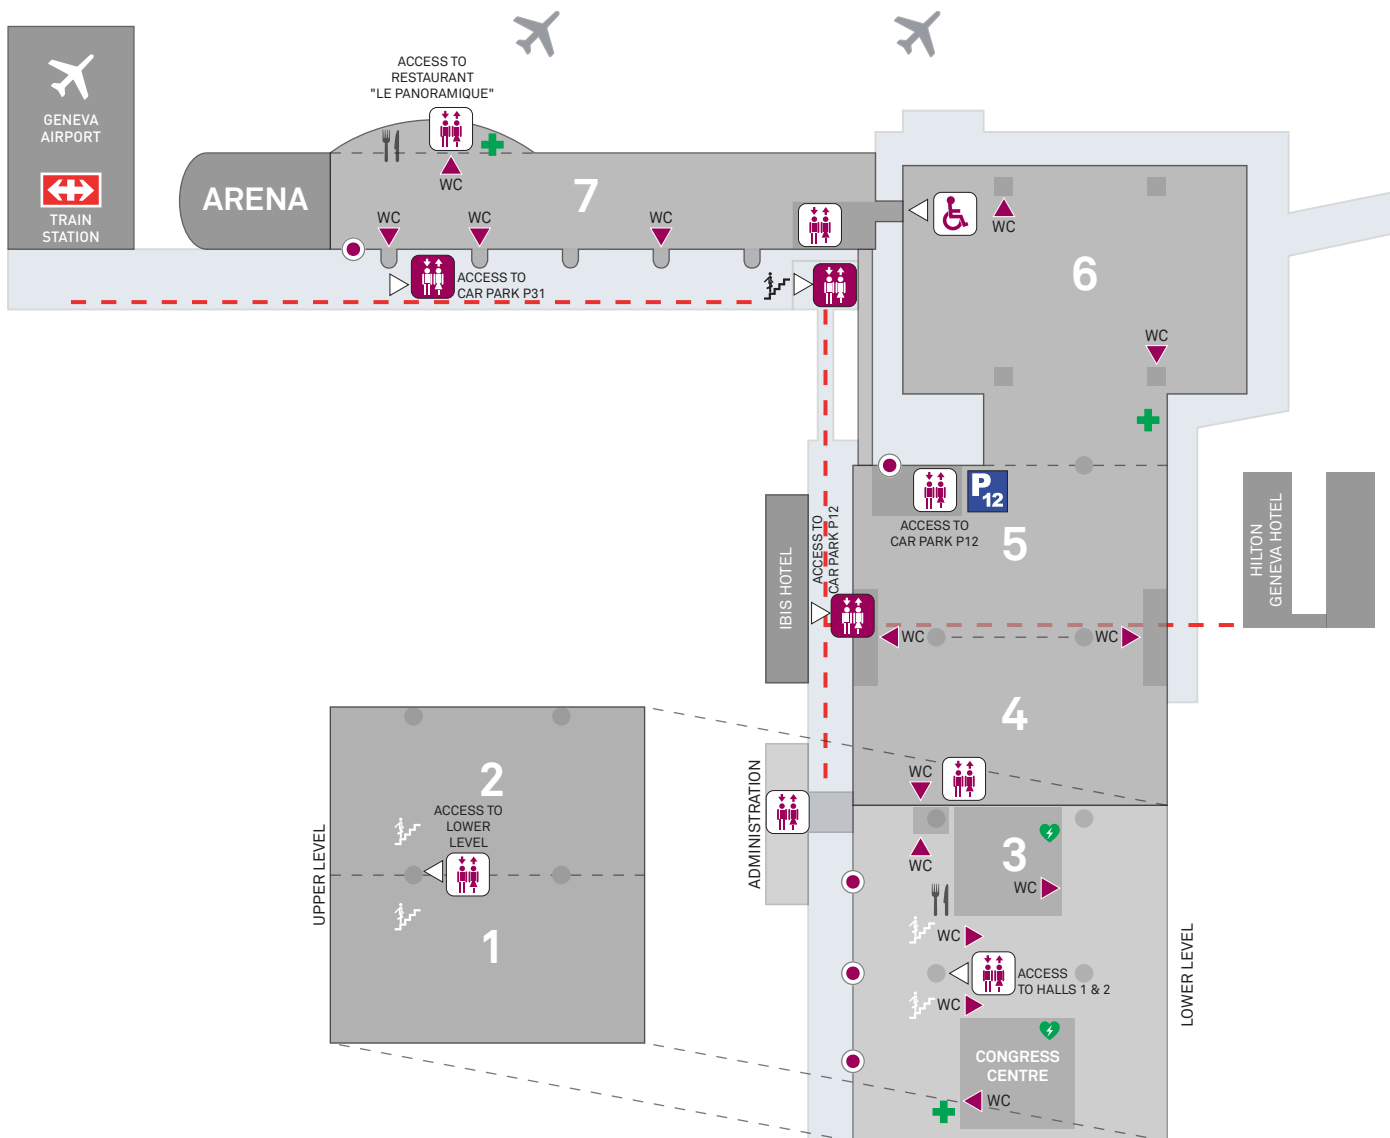

FACILITIES FOR DISABLED VISITORS

PALEXPO

 LIFTING PLATFORM FOR THE DISABLED

 HALLS

 OUTDOOR ELEVATOR

 INDOOR ELEVATOR

 ACCESS TO TOILET FACILITIES

 VISITOR ENTRANCE

 ACCESS TO HILTON GENEVA HOTEL
TRAIN STATION & GENEVA AIRPORT

All facilities are accessible by means of ramps or lifts
The majority of Geneva's buses and trams are accessible to disabled passengers