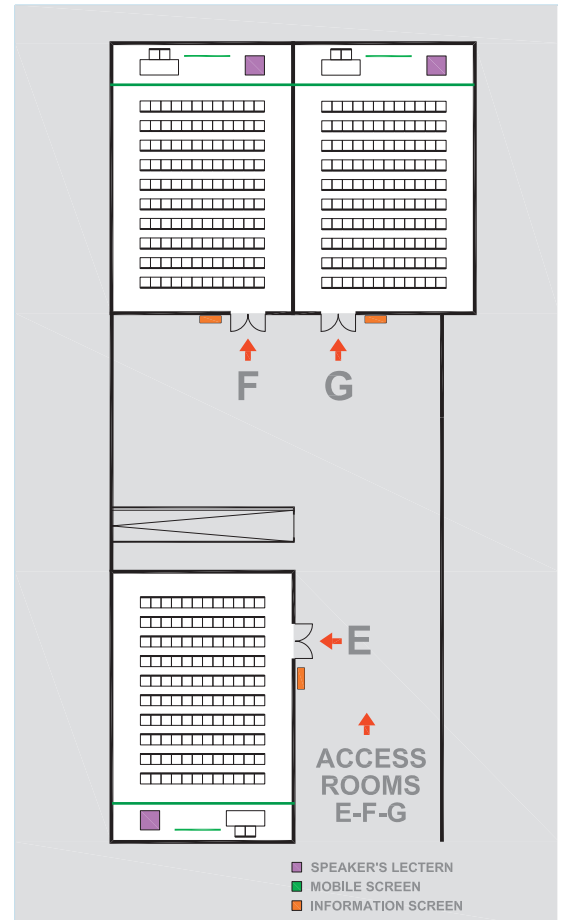

ROOMS E/F/G

Located on the mezzanine level, Rooms E/F/G can each seat up to 120 people.

Features

■ area (m ²)	130
■ width (m)	9.30
■ length (m)	13.90
■ useable height (m)	3.00
■ capacity (persons)	120

Included in rental charge

- set-up in theatre-style, head table, lectern
- projection screen 3.20m x 1.80 m
- data / video projector (5'000 ansi lumen)
- sound system with 1 cable microphone on lectern
- free WiFi access
- general lighting
- heating, ventilation, air conditioning
- daily cleaning
- personalised signage on existing digital screens at room entrances

ROOM K

Located on the mezzanine level, Room K seats up to 230 people.

Features

■ area (m ²)	240
■ width (m)	14.15
■ length (m)	16.70
■ useable height (m)	3.00
■ capacity (persons)	230

Included in rental charge:

ROOM L

Located on the mezzanine level, Room L seats up to 100 persons.

Features

■ area (m ²)	140
■ width (m)	11.90
■ length (m)	10.70
■ useable height (m)	3.00
■ capacity (persons)	100

Included in rental charge