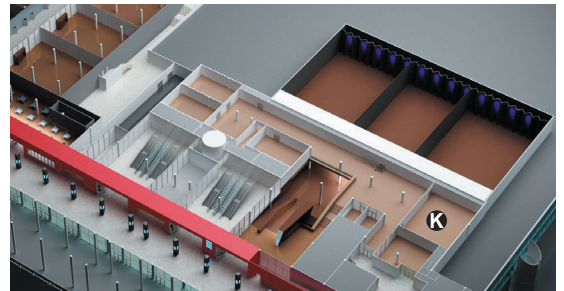

Available upon request:

Simultaneous interpretation system, additional microphones, audio/video recording and distribution, room interconnection, videoconferencing, closed-circuit TV, Internet access, satellite hookup, possibility of satellite broadcasting