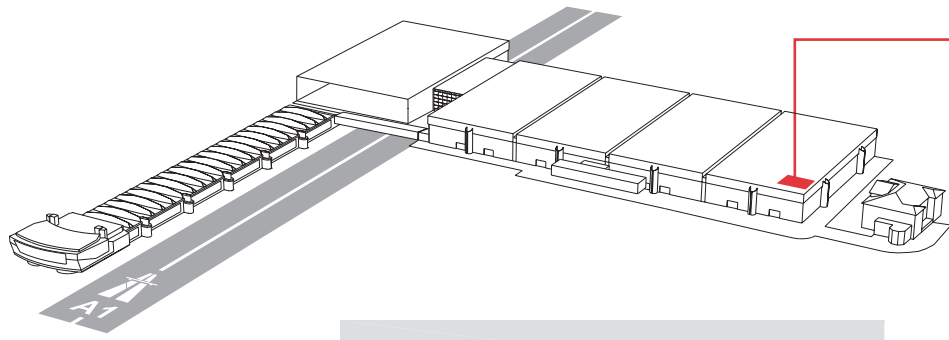

ROOM L

Located on the mezzanine level, Room L seats up to 100 persons.

Features

■ area (m²)	140
■ width (m)	11.90
■ length (m)	10.70
■ useable height (m)	3.00
■ capacity (persons)	100

Included in rental charge

- set-up in theatre style, head table, lectern
- 2 projection screens 3.20 x 1.80 m
- data / video projector (5'000 ansi lumen)
- sound system with 1 cable microphone on lectern
- free WiFi access
- general lighting
- heating, ventilation, air conditioning
- daily cleaning
- personalised signage on existing digital screens at room entrances

Available upon request

Simultaneous interpretation system, additional microphones, audio/video recording and distribution, room interconnection, videoconferencing, closed-circuit TV, Internet access, satellite hookup, possibility of satellite broadcasting