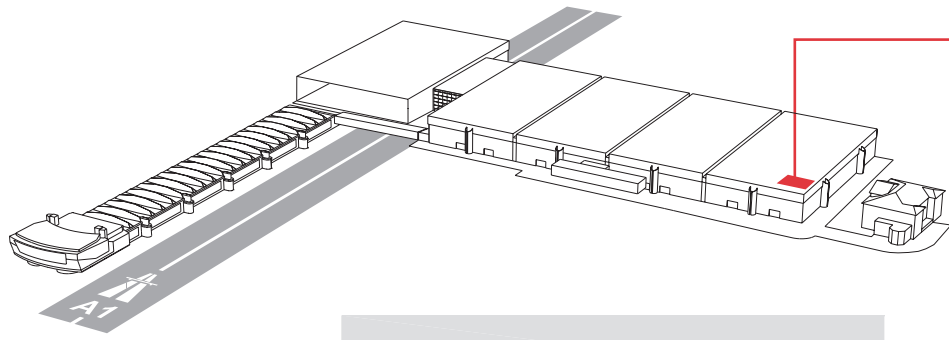

ROOM K

Located on the mezzanine level, Room K seats up to 230 people.

Features

■ area (m²)	240
■ width (m)	14.15
■ length (m)	16.70
■ useable height (m)	3.00
■ capacity (persons)	230

Included in rental charge:

- set-up in theatre style, head table, lectern
- 2 projection screens 3.20 x 1.80 m
- data / video projector (5'000 ansi lumen)
- sound system with 1 cable microphone on lectern
- free WiFi access
- general lighting
- heating, ventilation, air conditioning
- daily cleaning
- personalised signage on existing digital screens at room entrances

Available upon request:

Simultaneous interpretation system, additional microphones, audio/video recording and distribution, room interconnection, videoconferencing, closed-circuit TV, Internet access, satellite hookup, possibility of satellite broadcasting