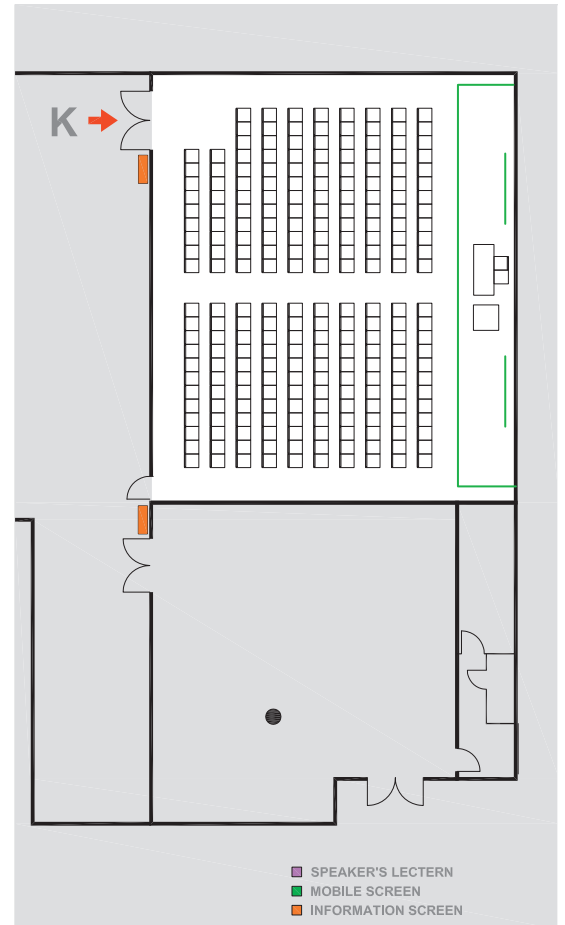

ROOMS E/F/G

Located on the mezzanine level, Rooms E/F/G can each seat up to 120 people.

Features

■ area (m ²)	130
■ width (m)	9.30
■ length (m)	13.90
■ useable height (m)	3.00
■ capacity (persons)	120

Included in rental charge

ROOM K

Located on the mezzanine level, Room K seats up to 230 people.

Features

■ area (m ²)	240
■ width (m)	14.15
■ length (m)	16.70
■ useable height (m)	3.00
■ capacity (persons)	230

Included in rental charge:

- set-up in theatre style, head table, lectern
- 2 projection screens 3.20 x 1.80 m
- data / video projector (5'000 ansi lumen)
- sound system with 1 cable microphone on lectern
- free WiFi access
- general lighting
- heating, ventilation, air conditioning
- daily cleaning
- personalised signage on existing digital screens at room entrances

ROOM L

Located on the mezzanine level, Room L seats up to 100 persons.

Features

■ area (m ²)	140
■ width (m)	11.90
■ length (m)	10.70
■ useable height (m)	3.00
■ capacity (persons)	100

Included in rental charge