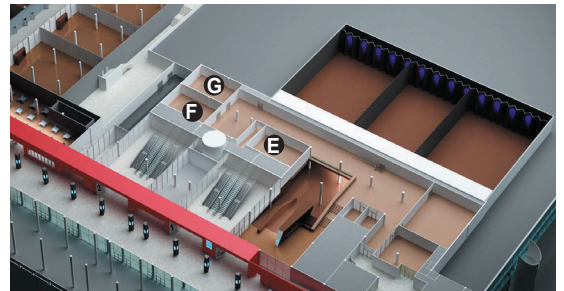

ROOMS E/F/G

Located on the mezzanine level, Rooms E/F/G can each seat up to 120 people.

Features

■ area (m²)	130
■ width (m)	9.30
■ length (m)	13.90
■ useable height (m)	3.00
■ capacity (persons)	120

Included in rental charge

- set-up in theatre-style, head table, lectern
- projection screen 3.20m x 1.80 m
- data / video projector (5'000 ansi lumen)
- sound system with 1 cable microphone on lectern
- free WiFi access
- general lighting
- heating, ventilation, air conditioning
- daily cleaning
- personalised signage on existing digital screens at room entrances

Available upon request

Simultaneous interpretation system, additional microphones, audio/video recording and distribution, room interconnection, videoconferencing, closed-circuit TV, Internet access, satellite hookup, possibility of satellite broadcasting