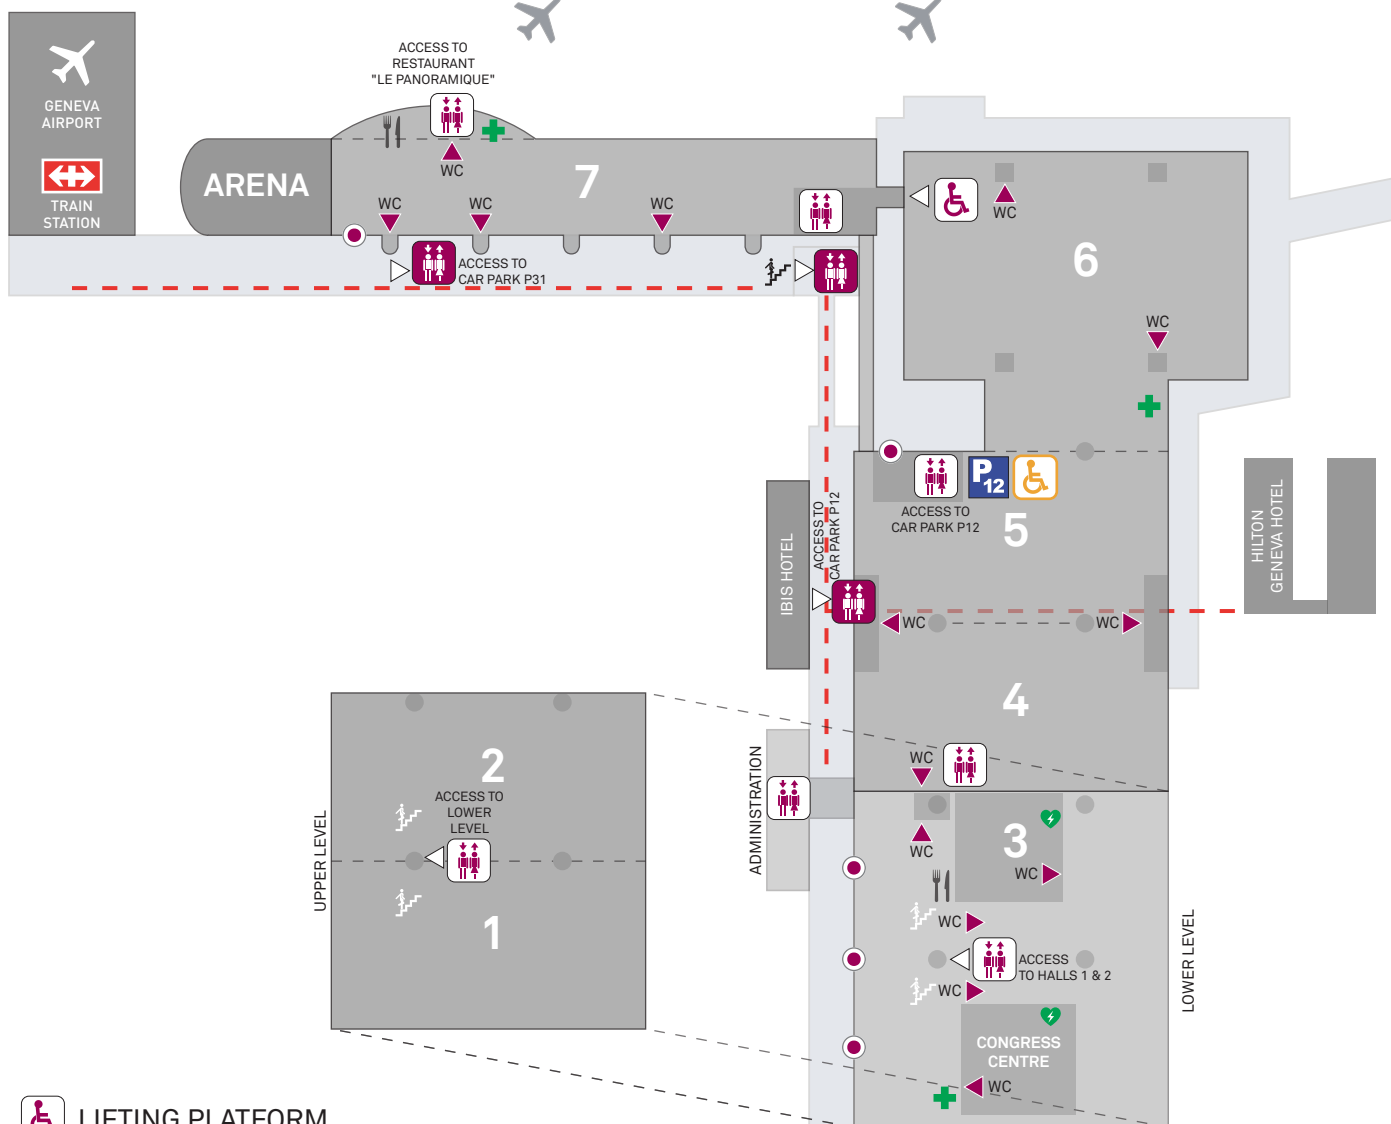

FACILITIES FOR PEOPLE WITH REDUCED MOBILITY

PALEXPO

 LIFTING PLATFORM

 HALLS

 OUTDOOR ELEVATOR

 INDOOR ELEVATOR

 12 PARKING SPACES AT P12 FOR PEOPLE WITH REDUCED MOBILITY :

- LEVEL -1 / 4 PARKING SPACES NEXT TO THE ELEVATORS
- LEVEL -2 / 4 PARKING SPACES NEXT TO THE ELEVATORS
- LEVEL -3 / 4 PARKING SPACES NEXT TO THE ELEVATORS

 WC ► ACCESS TO TOILET FACILITIES FOR PEOPLE WITH REDUCED MOBILITY

 VISITOR ENTRANCE

 ACCESS TO HILTON GENEVA HOTEL, TRAIN STATION & GENEVA AIRPORT

All facilities are accessible by means of ramps or lifts
The majority of Geneva's buses and trams are accessible to people with reduced mobility